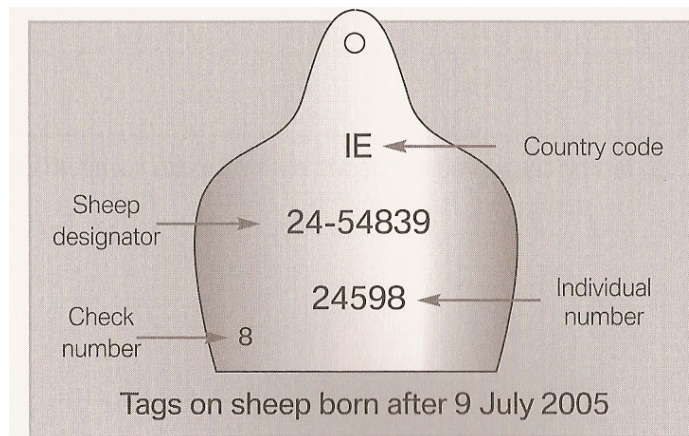

## Sheep born after 9<sup>th</sup> July 2005

**Length**      2      +      7      + 1   +   5      = **15 (IE + 13 )**

**In Sheep's Ear**      IE      2454839      8      24598

**Recorded in Database**      IE      2454839      8      24598

Flockowner may know above sheep as: **4598**

However in order to construct the official tag number in the database;

1. Enter Country Code: **IE**
2. Enter Flock Designator: **2454839**
3. Enter Check Number: **8**
4. Enter 5 digit 'Individual number': **24598**
5. This will require contacting the Flockowner to confirm the Check Number & 5 digit 'Individual number'.